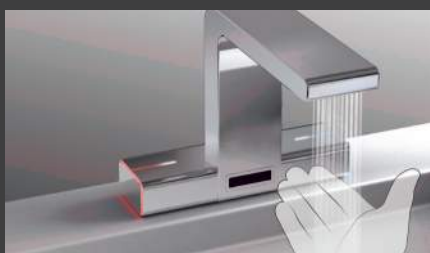

Temperature

Intuitively, the perfect temperature. With the start of the rain water and the side buttons to light up temperature setting. The classic colors of blue and red convey intuitively that by setting the light touch the desired heat can be achieved. A longer touch the keys may direct the predefined maximum or minimum is appropriate. An elegant strip of light shows the current cold/warm settings.

Cleaning

Comfortable with special functions. Lightly depressing the side buttons for a short while replaces the pause function. With its proximity to the water flow is shut off. For example, to clean the sink. A permanent water flow can be prolonged by simultaneous touching the two side buttons. After a certain time or renewed touch of a button switches the valve back to normal operation.

Installation

Luxurious yet easily installed. Despite its sophisticated technology Senso can be installed as easily as a classical one-hand mixer. In an elegant small electronic box is hidden the intelligent control. The many individual setting options can be made easily on site without tools. Should requirements become necessary the parameters can be adjusted by the use of a mobile phone or Internet.

Senso is the only faucet of its kind with two infrared-sensors. It welcomes the user by lighting up and automatically starts the water flow when your hands approach. With the innovative touch screen function light touch on the side keys individually sets the temperature. The soft water jet feels pleasant on the skin and thankfully its very elegant lighting.