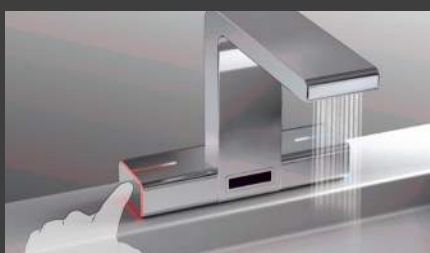

Temperature

Intuitively, the perfect temperature. With the start of the rain water and the side buttons to light up temperature setting. The classic colors of blue and red convey intuitively that by setting the light touch the desired heat can be achieved. A longer touch the keys may direct the predefined maximum or minimum is appropriate. An elegant strip of light shows the current cold/warm settings.

Cleaning

Comfortable with special functions. Lightly depressing the side buttons for a short while replaces the pause function. With its proximity to the water flow is shut off. For example, to clean the sink. A permanent water flow can be prolonged by simultaneous touching the two side buttons. After a certain time or renewed touch of a button switches the valve back to normal operation.

Installation

Luxurious yet easily installed. Despite its sophisticated technology Senso can be installed as easily as a classical one-hand mixer. In an elegant small electronic box is hidden the intelligent control. The many individual setting options can be made easily on site without tools. Should requirements become necessary the parameters can be adjusted by the use of a mobile phone or Internet.

Senso is the only faucet of its kind with two infrared-sensors. It welcomes the user by lighting up and automatically starts the water flow when your hands approach. With the innovative touch screen function light touch on the side keys individually sets the temperature. The soft water jet feels pleasant on the skin and thankfully its very elegant lighting.